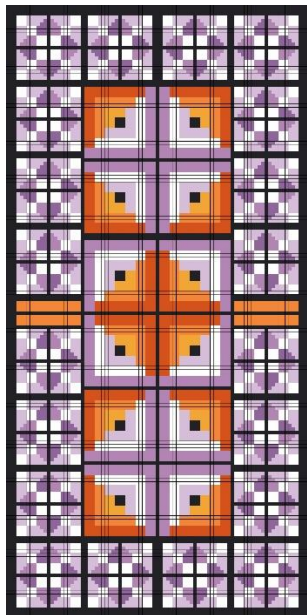

The pdf chart will print 11 pages.

Working top to bottom, pages 3 - 5 should be worked first, moving horizontally. Then continue with pages 6 - 8 and 9 - 11. Working bottom to top, start with pages 11 - 9, 8 - 6 and 5 - 3.

Page 3	Page 4	Page 5
Page 6	Page 7	Page 8
Page 9	Page 10	Page 11

*Helpful Hint: The best way to “finish” the edges of a latch hook rug is as follows:

Use an “Iron-On” rug binding tape around the edges of the rug canvas.

Before starting, fold the edges of the canvas under and “hook” through both the top canvas holes and the “folded under” canvas holes. Do the same with the sides of the rug. This can be done as you work the rug. Try to hook through at least 4 rows. This will reinforce your edges for a rug that will last.